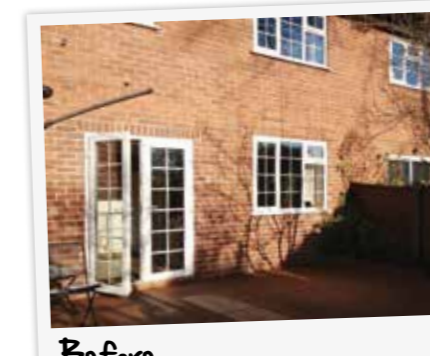

"This light and airy extension will flood light into your home with a stunning lantern style glass roof"

Transform your home... Stunning Orangeries

by JSS Installations Ltd

J.S.S INSTALLATIONS LTD
CONSERVATORY & PVCu SPECIALISTS

Modern day Orangeries are an elegant and luxurious extension of your living space. The structure of an Orangery is more substantial to that of a conservatory, having more brick work which incorporates a large lantern roof.

OUR PROJECTS

Endless possibilities

From spacious and airy kitchen diner extensions to large scale open plan living ideas, the possibilities for your Orangery are endless...

Total transformations

Before

After A spacious kitchen diner